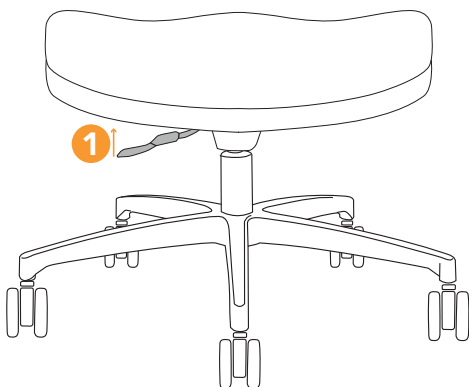

great things happen in a chair

USER GUIDE: **21C** swivel & height adjustment control

1 seat height adjustment - Adjust the seat height by lifting your weight out of the chair and pulling up on the paddle. Proper seat height is realized when the top of your legs are somewhat parallel to the floor.