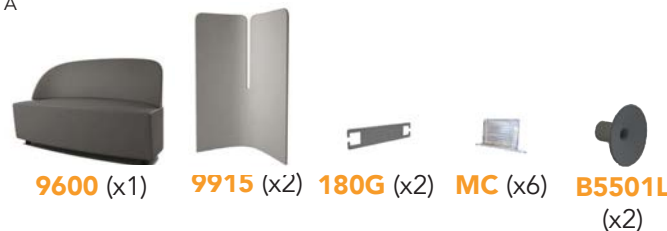

Step 1: FABRIC GRADES

Fabric Upgrade	GR A	GR B	GR 1/COM	GR 2	GR 3	GR 4	GR 5	GR6	GR7	GR8
Upcharge	STANDARD	$107	$324	$552	$847	$1,219	$1,613	$2,170	$2,847	$3,666

$6,084
BASE MODEL

LEGOLA - 9152
DOUBLE SEAT WITH 59" PANEL
STANDARD: 9152-GR A