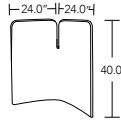

9910 ▲ +$357
short curved panel (40")
COM 2.35 yd; COL 23.0 sq. ft.