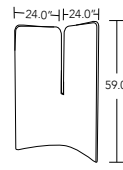

## Step 1: PANELS (MODEL #)

**9710 ▲ STANDARD**  
short straight panel (40")  
COM 2.35 yd; COL 23.0 sq. ft.

**9715 ▲ +\$255**  
tall straight panel (59")  
COM 2.35 yd; COL 23.0 sq. ft.

**9910 ▲ +\$357**  
short curved panel (40")  
COM 2.35 yd; COL 23.0 sq. ft.