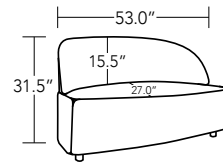

**9615 ▲ +\$566**  
single seat with back

COM 2.61 yd; COL 35.0 sq. ft.  
**weight capacity: 250 lbs**

**9600 ▲ +\$1,403**  
double seat with back

COM 3.7 yd; COL 62.5 sq. ft.  
**weight capacity: 250 lbs**