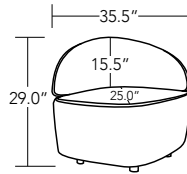

### Step 1: SEATS (MODEL #)

**9620 ▲ STANDARD**  
rectangular bench seat

COM 1.39 yd; COL 18.5 sq. ft.  
**weight capacity: 250 lbs**

**9625 ▲ +\$56**  
single seat, backless

COM 1.62 yd; COL 21.5 sq. ft.  
**weight capacity: 250 lbs**