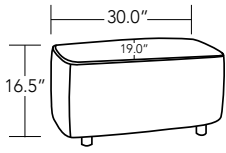

$984
BASE MODEL

LEGOLA - ADD SEATS

MODULAR LOUNGE

STANDARD: 9620-GR A

True 48-Hour Commitment

▲ 2/48 - One Piece A Day

▲ **CALL FOR LEAD TIME** (1-800-433-6614)

Step 1: SEATS (MODEL #)

9620 ▲ STANDARD
rectangular bench seat

COM 1.39 yd; COL 18.5 sq. ft.
weight capacity: 250 lbs