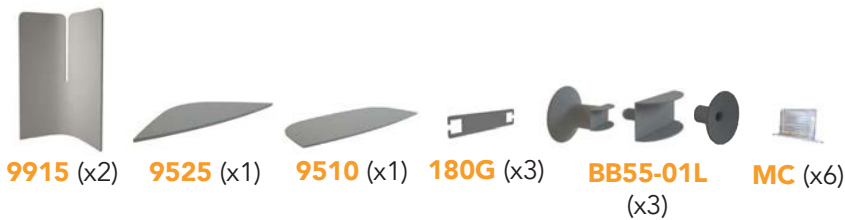

LEGOLA - 9122

SEMI WORK ZONE WITH 59" PANELS

STANDARD: 9122-GR A

Step 1: FABRIC GRADES

Fabric Upgrade	GR A	GR B	GR 1/COM	GR 2	GR 3	GR 4	GR 5	GR 6	GR 7	GR 8
Upcharge	STANDARD	$69	$210	$357	$549	$789	$1,044	$1,406	$1,844	$2,375

$7,096
BASE MODEL