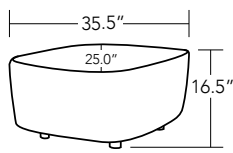

9625 ▲ +$56
single seat, backless

COM 1.62 yd; COL 21.5 sq. ft.
weight capacity: 250 lbs