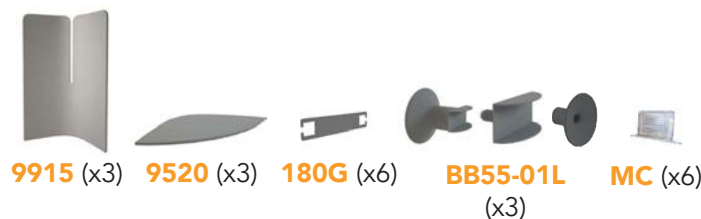

LEGOLA - 9113

TRIPLE TOUCH DOWN

STANDARD: 9113-GR A

Step 1: FABRIC GRADES

Fabric Upgrade	GR A	GR B	GR 1/COM	GR 2	GR 3	GR 4	GR 5	GR 6	GR 7	GR 8
Upcharge	STANDARD	$104	$315	$536	$823	$1,184	$1,567	$2,108	$2,766	$3,562