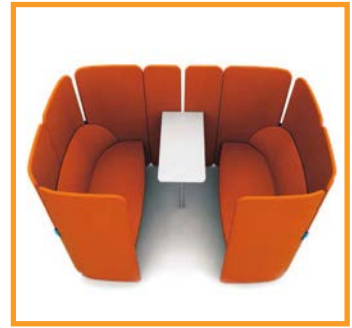

### SANCTUARY DOUBLE SEATS, 59" PANELS

STANDARD: 9124-GR A

True 48-Hour Commitment

▲ 2/48 - One Piece A Day

▲ CALL FOR LEAD TIME (1-800-433-6614)

Step 1: FABRIC GRADES

Fabric Upgrade	GR A	GR B	GR 1/COM	GR 2	GR 3	GR 4	GR 5	GR 6	GR 7	GR 8
Upcharge	STANDARD	\$262	\$794	\$1,347	\$2,070	\$2,979	\$3,941	\$5,304	\$6,959	\$8,964