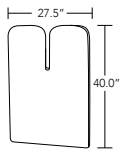

$1,122

BASE MODEL

LEGOLA - ADD PANELS

MODULAR LOUNGE

STANDARD: 9710-MC(x6)-GR A

True 48-Hour Commitment

▲ 2/48 - One Piece A Day

▲ CALL FOR LEAD TIME (1-800-433-6614)

Step 1: PANELS (MODEL #)

9710 ▲ STANDARD
short straight panel (40")
COM 2.35 yd; COL 23.0 sq. ft.