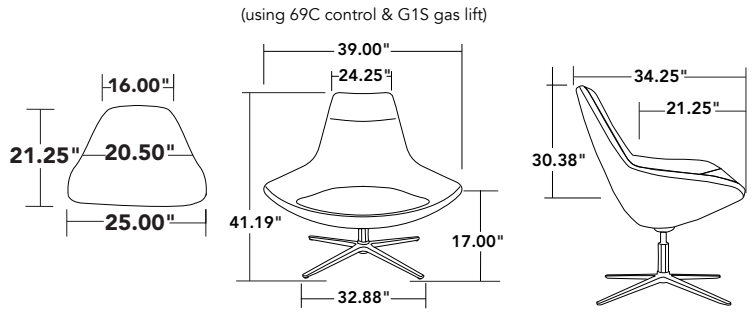

Sitting is Believing!

True 48-Hour Commitment

▲ 2/48 - One Piece A Day

▲ **CALL FOR LEAD TIME** (1-800-433-6614)

\$1,200
BASE MODEL

ASTRO - 930

CHAIR

STANDARD: 930-69C-33POL-G1S-GR A

True 48-Hour Commitment

▲ 2/48 - One Piece A Day

▲ **CALL FOR LEAD TIME** (1-800-433-6614)

chair (not seat cushion): COM 3.0 yd; COL 48.30 sq. ft.
 seat only: COM 1.25 yd; COL 12.0 sq. ft.
 weight capacity: 300 lbs

Step 1: CONTROLS

-69C ▲ **STANDARD**
Swivel Only Control (swivels)

-72C ▲ **\$115**
Rock and Sway Control (rocks back & forth, glides side-to-side and swivels)

Step 2: BASES

-33POL ▲ **STANDARD**
4 star base, fixed height