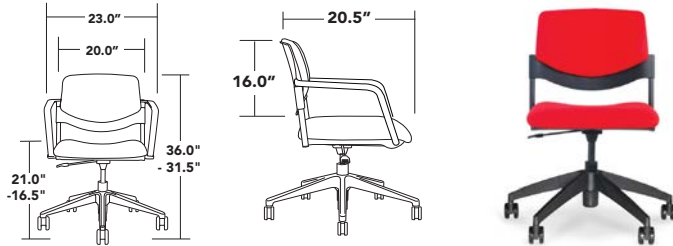

# sutro

MULTIPURPOSE | STACK

- perfect for collaboration, training rooms, cafeteria areas and schools
- two frame styles: four leg and swivel base
- frame finishes: black and silver
- upholstery options available
- black, gray and white plastic shell colors
- stacks five (5) high on floor
- tablet arm optional (right hand only); wood grain finish

  
SEATING

sled base chair - 602/622

four leg base chair - 612/632

600 stacking cart

stacks 8 regular/  
6 upholstered high of  
model 721/731 only

frame finishes

seat colors

bases (model 612/632 only)

addition options (full list available in price book)

SUFFIX	DESCRIPTION
-6US	upholstered seat pad
-6USB	upholstered back pad
-21TB133T	TB133 fire rated products
-21NGG	gang attachment
-WH	four leg frame with casters (not stackable)
-16HP	standard black carpet caster
-16SCG	gray hard floor caster
-16GL	black glides
-11DR	tall stool kit (26\"/>
-11XDR	extra tall stool kit (26\"/>