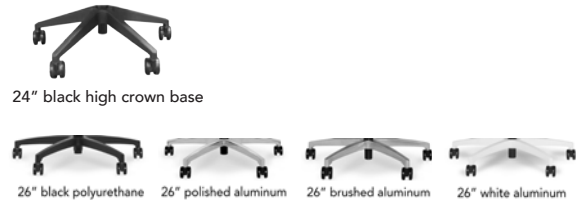

# sutro

MULTIPURPOSE | STACK

- perfect for collaboration, training rooms, cafeteria areas and schools
- two frame styles: four leg and swivel base
- frame finishes: black and silver
- upholstery options available
- black, gray and white plastic shell colors
- stacks five (5) high on floor
- tablet arm optional (right hand only); wood grain finish

  
SEATING

sled base chair - 602/622

four leg base chair - 612/632

600 stacking cart

stacks 8 regular/  
6 upholstered high of  
model 721/731 only

frame finishes

seat colors

bases (model 612/632 only)