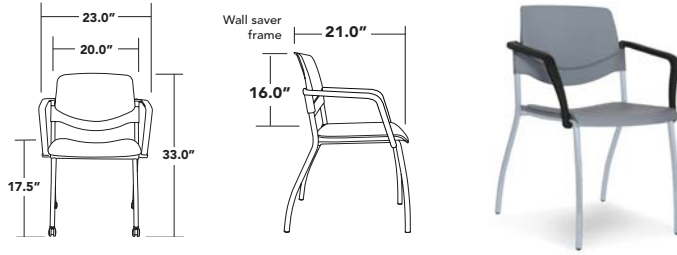

# sutro

MULTIPURPOSE | STACK

- perfect for collaboration, training rooms, cafeteria areas and schools
- two frame styles: four leg and swivel base
- frame finishes: black and silver
- upholstery options available
- black, gray and white plastic shell colors
- stacks five (5) high on floor
- tablet arm optional (right hand only); wood grain finish

  
SEATING

sled base chair - 602/622

four leg base chair - 612/632

600 stacking cart

stacks 8 regular/  
6 upholstered high of  
model 721/731 only

frame finishes

seat colors

bases (model 612/632 only)

addition options (full list available in price book)

SUFFIX	DESCRIPTION
-6US	upholstered seat pad
-6USB	upholstered back pad
-21TB133T	TB133 fire rated products
-21NGG	gang attachment
-WH	four leg frame with casters (not stackable)
-16HP	standard black carpet caster
-16SCG	gray hard floor caster
-16GL	black glides
-11DR	tall stool kit (26\"/>
-11XDR	extra tall stool kit (26\"/>