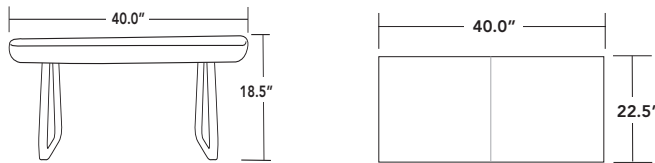

LOUNGE

- clever, contemporary design with European style
- two base styles: chrome four leg base; brushed disk base
- both base styles swivel with return to center function
- companion ottoman for chair available
- 40" and 60" bench with polished or brushed loop leg
- injection molded foam around a metal frame
- versatile seating for a range of environments

lounge chair - 945 (weight capacity 300lbs)
fixed height swivel bases with auto return

ottoman - 955 (weight capacity 275lbs)
fixed height swivel bases with auto return

40" long bench - 974 (weight capacity 1000lbs)
fixed height

60" long bench - 974 (weight capacity 2000lbs)
fixed height

bases

3DISK | 2DISK

brushed disk swivel base with auto return
(24" for chair | 18" for ottoman)

4POL

polished 4-leg swivel base with auto return
(chair & ottoman)