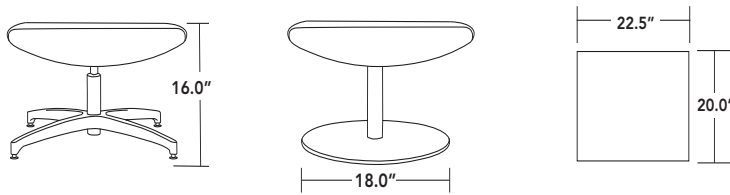

LOUNGE

- clever, contemporary design with European style
- two base styles: chrome four leg base; brushed disk base
- both base styles swivel with return to center function
- companion ottoman for chair available
- 40" and 60" bench with polished or brushed loop leg
- injection molded foam around a metal frame
- versatile seating for a range of environments

lounge chair - 945 (weight capacity 300lbs)
fixed height swivel bases with auto return

ottoman - 955 (weight capacity 275lbs)
fixed height swivel bases with auto return

40" long bench - 974 (weight capacity 1000lbs)
fixed height

60" long bench - 974 (weight capacity 2000lbs)
fixed height

bases

3DISK | 2DISK

brushed disk swivel base with auto return
(24" for chair | 18" for ottoman)

4POL

polished 4-leg swivel base with auto return
(chair & ottoman)