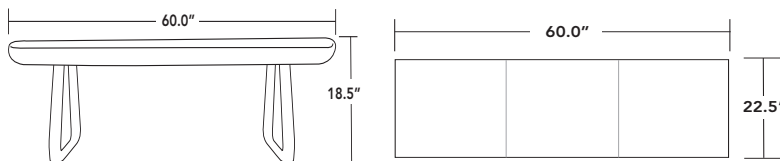

LOUNGE

- clever, contemporary design with European style
- two base styles: chrome four leg base; brushed disk base
- both base styles swivel with return to center function
- companion ottoman for chair available
- 40" and 60" bench with polished or brushed loop leg
- injection molded foam around a metal frame
- versatile seating for a range of environments

lounge chair - 945 (weight capacity 300lbs)
fixed height swivel bases with auto return

ottoman - 955 (weight capacity 275lbs)
fixed height swivel bases with auto return

40" long bench - 974 (weight capacity 1000lbs)
fixed height

60" long bench - 974 (weight capacity 2000lbs)
fixed height

bases

3DISK | 2DISK

brushed disk swivel base with auto return
(24" for chair | 18" for ottoman)

4POL

polished 4-leg swivel base with auto return
(chair & ottoman)