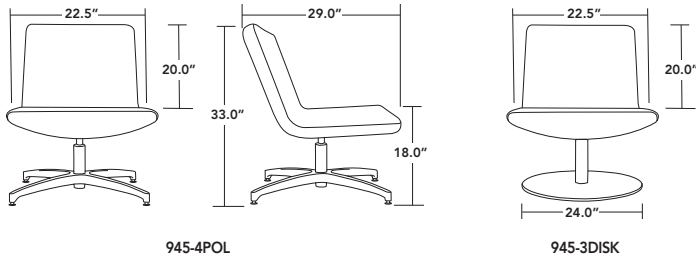

LOUNGE

- clever, contemporary design with European style
- two base styles: chrome four leg base; brushed disk base
- both base styles swivel with return to center function
- companion ottoman for chair available
- 40" and 60" bench with polished or brushed loop leg
- injection molded foam around a metal frame
- versatile seating for a range of environments

lounge chair - 945 (weight capacity 300lbs)
fixed height swivel bases with auto return

ottoman - 955 (weight capacity 275lbs)
fixed height swivel bases with auto return

40" long bench - 974 (weight capacity 1000lbs)
fixed height

60" long bench - 974 (weight capacity 2000lbs)
fixed height

bases

3DISK | 2DISK

brushed disk swivel base with auto return
(24" for chair | 18" for ottoman)

4POL

polished 4-leg swivel base with auto return
(chair & ottoman)